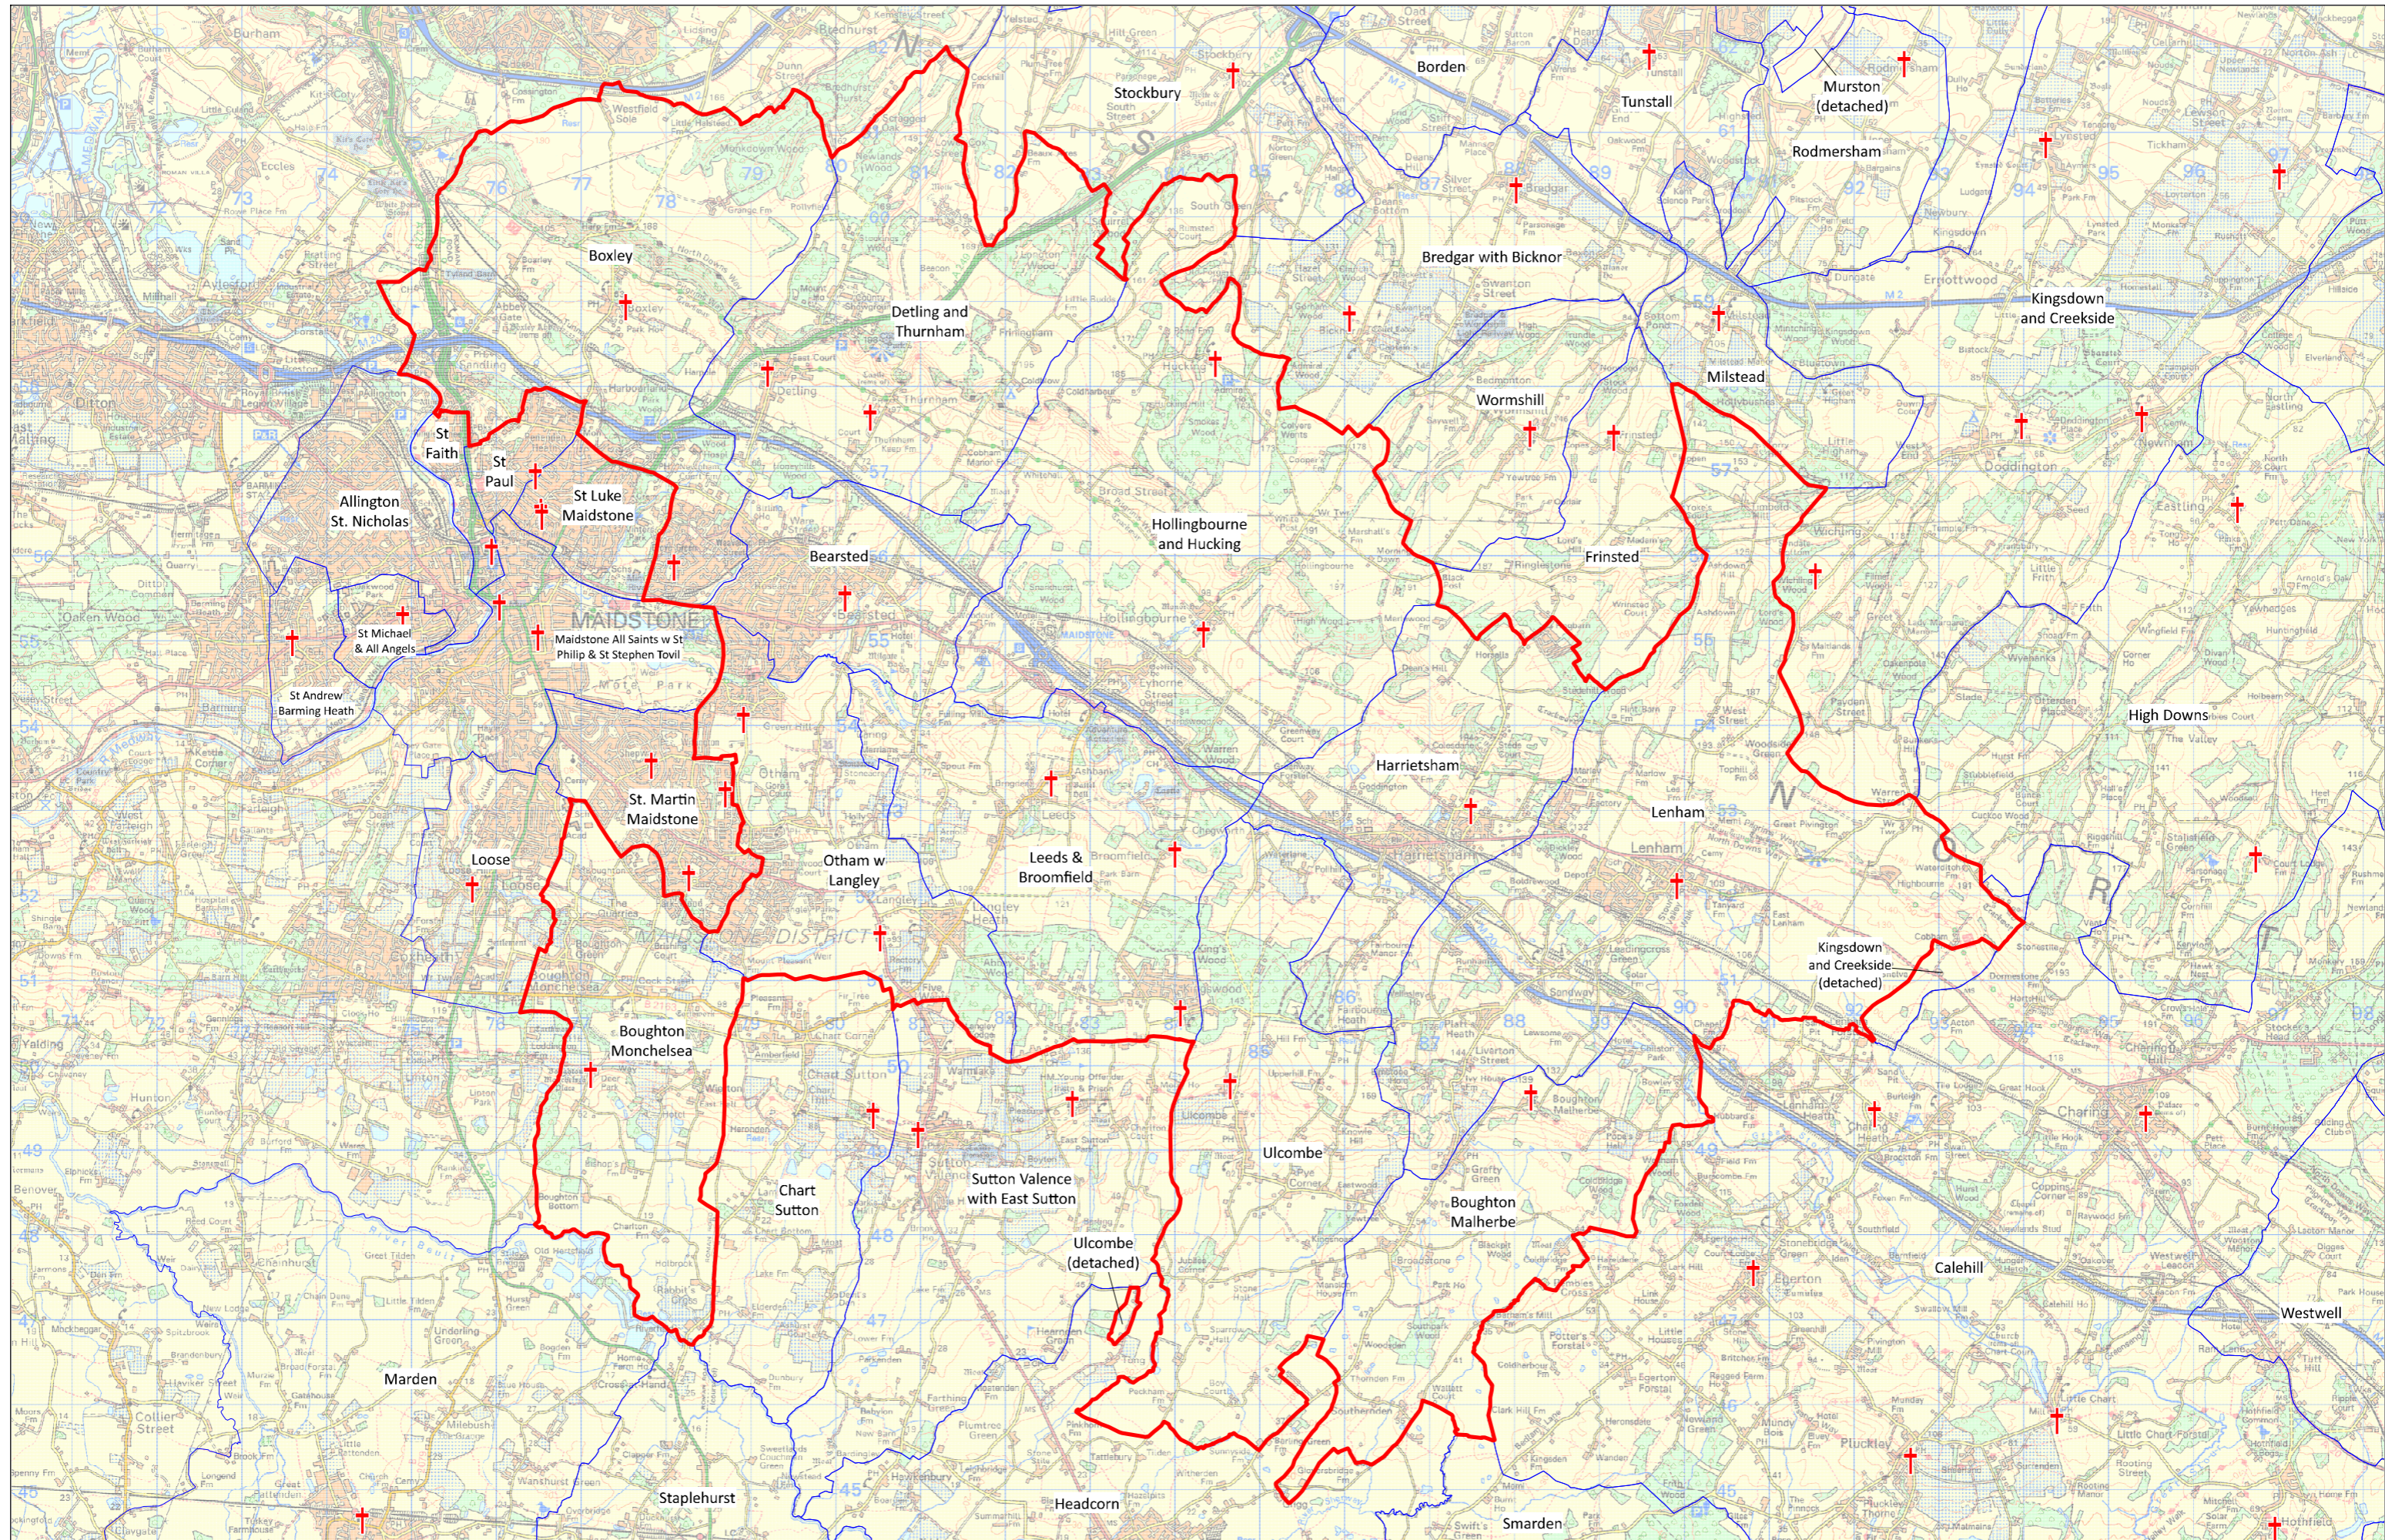

North Downs Deanery

This map was compiled for the Diocese of Canterbury by Alistair Sutherland in April 2024 with digital data from Field Dynamics. It contains parish data supplied by the Commissioners of the Church of England, church location data from A Church Near You, and Ordnance Survey data reproduced with the permission of Ordnance Survey on behalf of HMSO. ©Crown copyright and database right 2024. All rights reserved. Ordnance Survey licences nos 100040148 and 100019918. Please note that some legal parish names may be abbreviated for clarity.