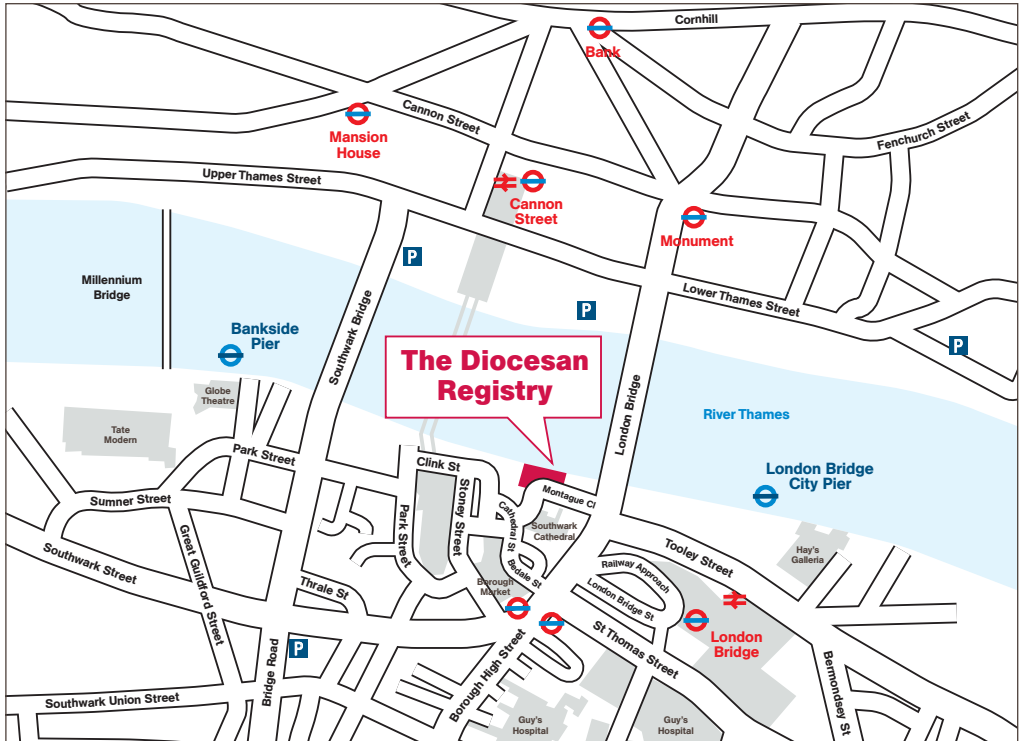

The Diocesan Registry is on the move

Over the Easter weekend we will be relocating from our present office in the Old Deanery to a new office at Minerva House, which is situated close to London Bridge, next to Southwark Cathedral. Our telephone number and email addresses remain unchanged.

With effect from **14 April 2009** our new address will be:

The Diocesan Registry
Minerva House
5 Montague Close
London
SE1 9BB

T 020 7593 5110
F 020 7593 5099
DX 156810 London Bridge 6

Directions from London Bridge station:

From the Northern and Jubilee Lines, take the Borough High Street exit; from National Rail, take the Tooley Street exit.

Nearest underground stations:

London Bridge (Northern Line and Jubilee Line)
Monument (Circle and District Lines)